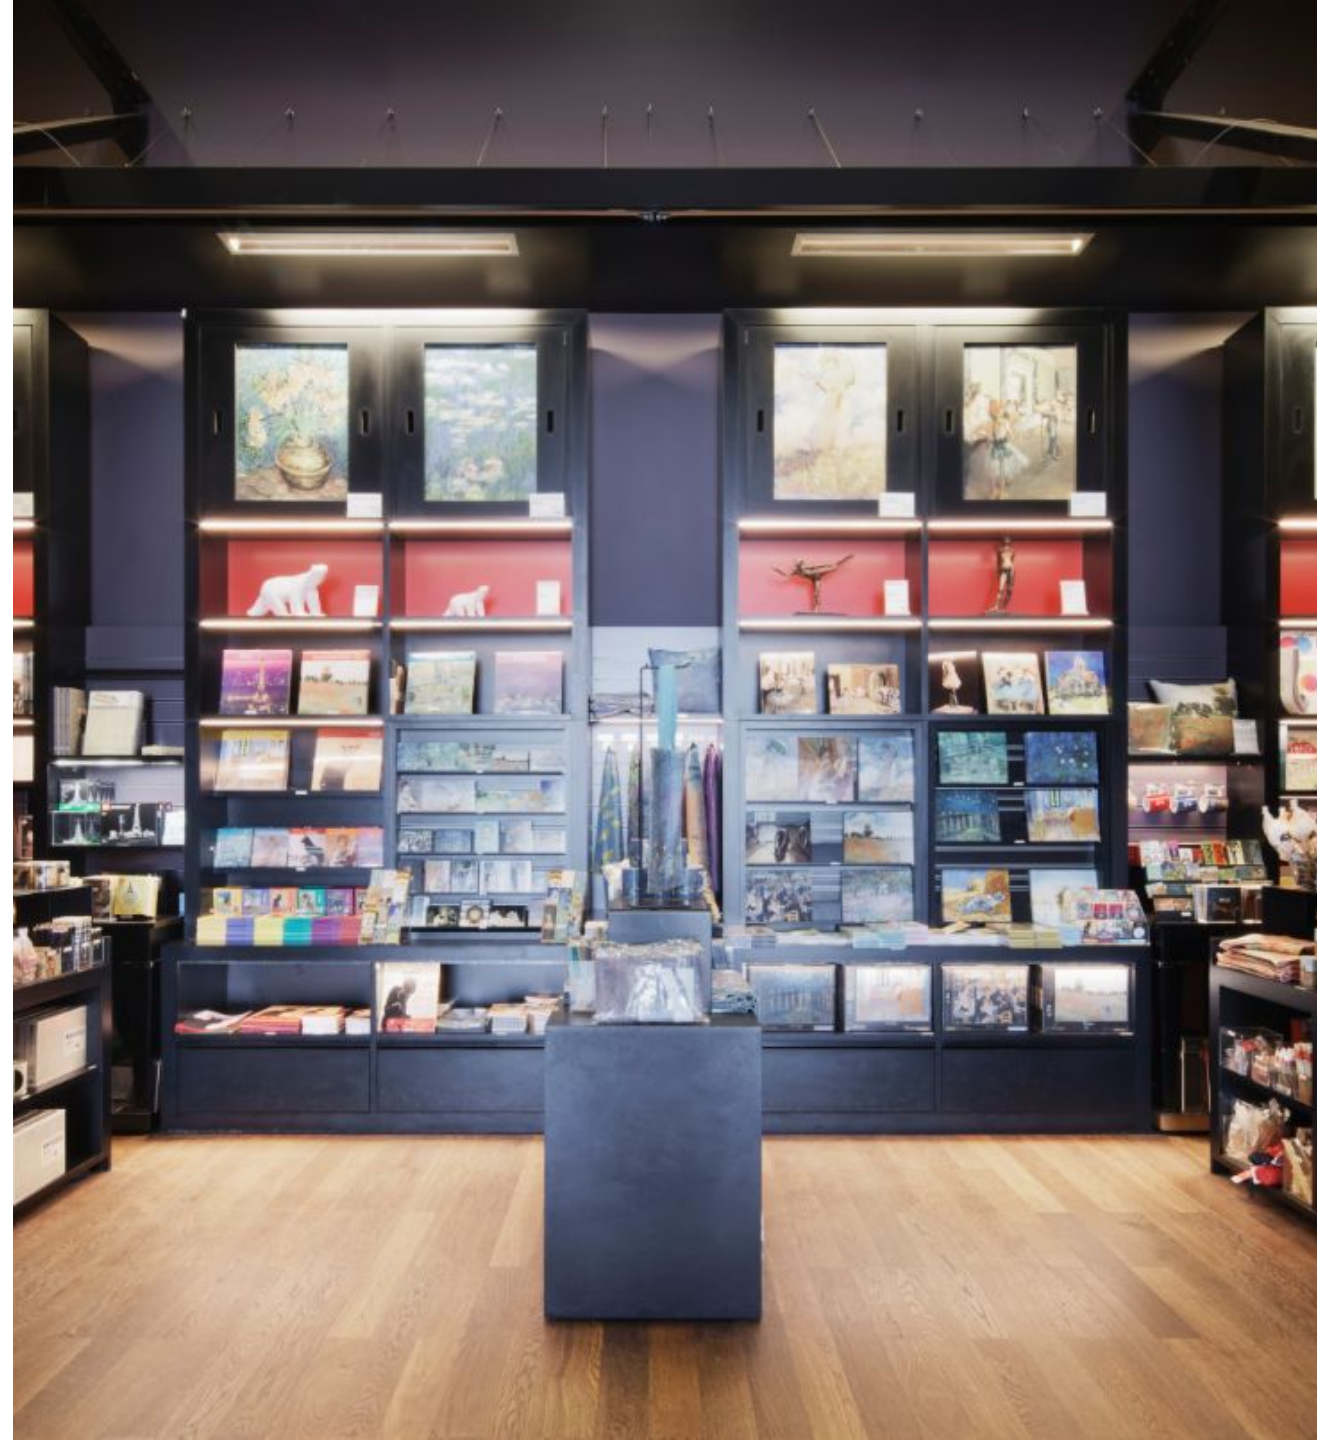

Shop

— Reception

The cash desk is equipped with a magnetic induction loop: Yes

Height of the payment counter: 80 cm

Recessed part under the payment counter: Yes

The products on sale are displayed between 40 and 130 cm: Yes

Vendors help access products: Yes

Prices of products are:

- Visible : Yes
- In large print: No

— Staff

Staff are provided with awareness training: No

Staff are trained: No

At least one staff member speaks FSL: No